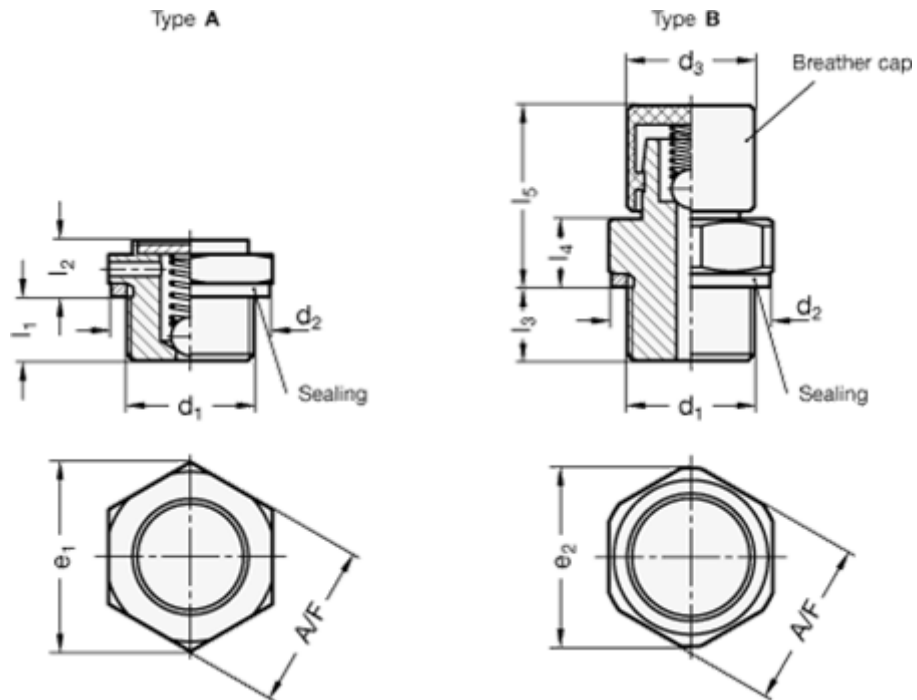

Data Sheet

Article number: 20883M10120AMS
 Description: E+G Udluftningsfilter - M10x1

Measures

	= -	l2	= 6
	= -	l3	= 8
A/F	= 14	l4	= 7
Air passage l/min.	= -	l5	= 18.5
d2	= 17	Opening pressure in mbar = Min. 20 - Max 80. mbar	
d3	= 13	Thread d1 = M10x1	
e	= 18.5		
l1	= 6		